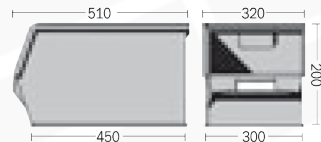

SSI Schaefer LF Series

GWP Conductive > SSI Schaefer > SSI Schaefer LF Series

Size table

Dimensions and product options

Please see below for a full list of model numbers, sizes, and additional information.

Brand	Part No.	Internal Size	Capacity	Louvre
SSI Schaefer	LF 110	65 x 91 x 44 mm	0,26 l	✓
SSI Schaefer	LF 211	135 x 88 x 67 mm	0,8 l	✓
SSI Schaefer	LF 221	191 x 128 x 111 mm	2,6 l	✓
SSI Schaefer	LF 321	294 x 182 x 133 mm	7,2 l	✓
SSI Schaefer	LF 322	294 x 183 x 185 mm	10,0 l	✓
SSI Schaefer	LF 351	292 x 430 x 129 mm	17,0 l	
SSI Schaefer	LF 532	445 x 279 x 185 mm	23,0 l	

Illustration

Find out more & see alternative options at: [kaisertech.co.uk](https://www.kaisertech.co.uk)