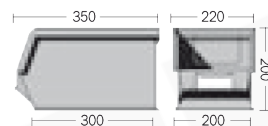

SSI Schaefer LF Series

GWP Conductive > SSI Schaefer > SSI Schaefer LF Series

Size table

Dimensions and product options

Please see below for a full list of model numbers, sizes, and additional information.

Brand	Part No.	Internal Size	Capacity	Louvre
SSI Schaefer	LF 110	65 x 91 x 44 mm	0,26 l	✓
SSI Schaefer	LF 211	135 x 88 x 67 mm	0,8 l	✓
SSI Schaefer	LF 221	191 x 128 x 111 mm	2,6 l	✓
SSI Schaefer	LF 321	294 x 182 x 133 mm	7,2 l	✓
SSI Schaefer	LF 322	294 x 183 x 185 mm	10,0 l	✓
SSI Schaefer	LF 351	292 x 430 x 129 mm	17,0 l	
SSI Schaefer	LF 532	445 x 279 x 185 mm	23,0 l	

Illustration

Find out more & see alternative options at: [kaisertech.co.uk](https://www.kaisertech.co.uk)