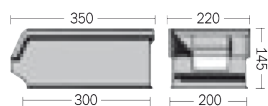

SSI Schaefer LF Series

GWP Conductive > SSI Schaefer > SSI Schaefer LF Series

Size table

Dimensions and product options

Please see below for a full list of model numbers, sizes, and additional information.

Brand	Part No.	Internal Size	Capacity	Louvre
SSI Schaefer	LF 110	65 x 91 x 44 mm	0,26 l	✓
SSI Schaefer	LF 211	135 x 88 x 67 mm	0,8 l	✓
SSI Schaefer	LF 221	191 x 128 x 111 mm	2,6 l	✓
SSI Schaefer	LF 321	294 x 182 x 133 mm	7,2 l	✓
SSI Schaefer	LF 322	294 x 183 x 185 mm	10,0 l	✓
SSI Schaefer	LF 351	292 x 430 x 129 mm	17,0 l	
SSI Schaefer	LF 532	445 x 279 x 185 mm	23,0 l	

Illustration

Find out more & see alternative options at: [kaisertech.co.uk](https://www.kaisertech.co.uk)